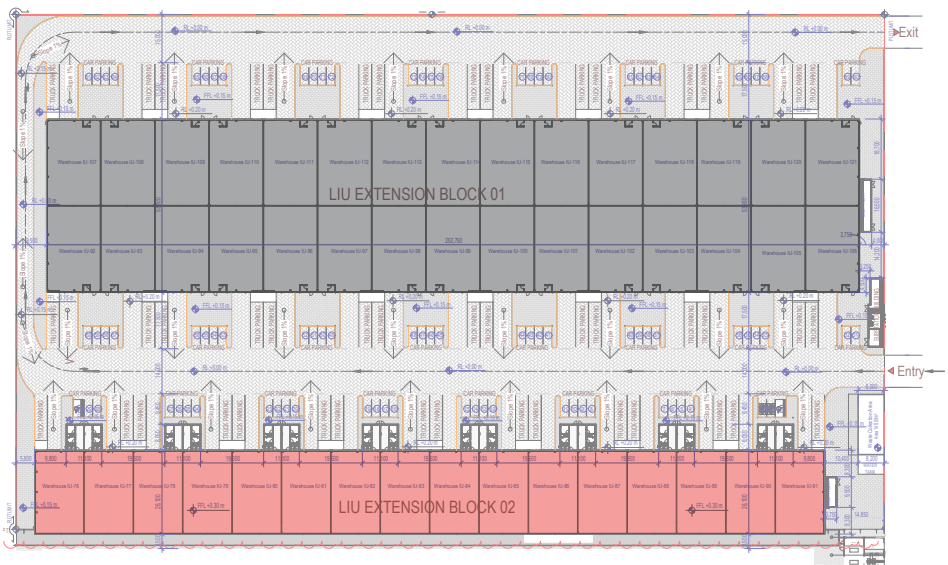

Unit Sizes

Starting from 419 m²

Unit Status

Mainland
(Domestic Economic Zone)

Total Built-up Area

21,478 m²

Creating Possibilities

Easy Market Access

Site Plan

Designed to promote operational synergy and logistics efficiency

PRODUCT TYPES

Type 1
Starting from 438m²

Type 2
Starting from 419m²

Type 1 Specifications

30 units

300mm ground-level access

Starting from 438 m²

Power is 300 / w / m²

8m eaves height

Loading Door - 1 level access per unit of 4.5m(h) x 4.2m(w)

Provision for amenities such as toilets, kitchen and utility rooms

Provision for mezzanine floor

Type 2 Specifications

16 units

300mm ground-level access

Starting from 419 m²

Power is 300 / w / m²

6m eaves height

Loading Door - 1 level access per unit of 4.5m(h) x 4.2m(w)

Fitted amenities such as toilets, kitchen and utility room, in each unit