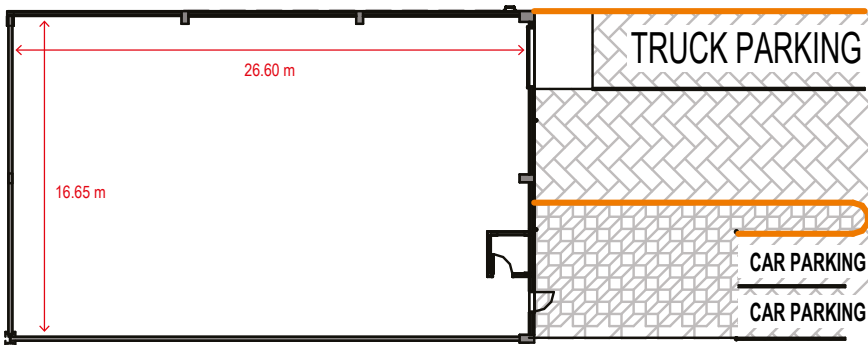

Unit Sizes

Starting from 419 m²

Unit Status

Mainland
(Domestic Economic Zone)

Total Built-up Area

21,478 m²

Creating Possibilities

Easy Market Access

Site Plan

Designed to promote operational synergy and logistics efficiency

PRODUCT TYPES

Type 1
Starting from 438m²

Type 2
Starting from 419m²

Type 1 Specifications

30 units

300mm ground-level access

Starting from 438 m²

Power is 300 / w / m²

8m eaves height

Loading Door - 1 level access per unit of 4.5m(h) x 4.2m(w)

Provision for amenities such as toilets, kitchen and utility rooms

Provision for mezzanine floor

Type 2 Specifications

16 units

300mm ground-level access

Starting from 419 m²

Power is 300 / w / m²

6m eaves height

Loading Door - 1 level access per unit of 4.5m(h) x 4.2m(w)

Fitted amenities such as toilets, kitchen and utility room, in each unit