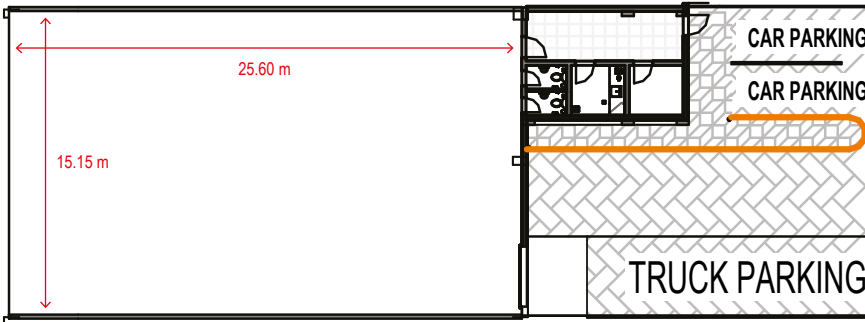

Site Plan

Designed to promote operational synergy and logistics efficiency

PRODUCT TYPES

Type 1
Starting from 438m²

Type 2
Starting from 419m²

Type 1 Specifications

30 units

300mm ground-level access

Starting from 438 m²

Power is 300 / w / m²

8m eaves height

Loading Door - 1 level access per unit of 4.5m(h) x 4.2m(w)

Provision for amenities such as toilets, kitchen and utility rooms

Provision for mezzanine floor

Type 2 Specifications

16 units

300mm ground-level access

Starting from 419 m²

Power is 300 / w / m²

6m eaves height

Loading Door - 1 level access per unit of 4.5m(h) x 4.2m(w)

Fitted amenities such as toilets, kitchen and utility room, in each unit