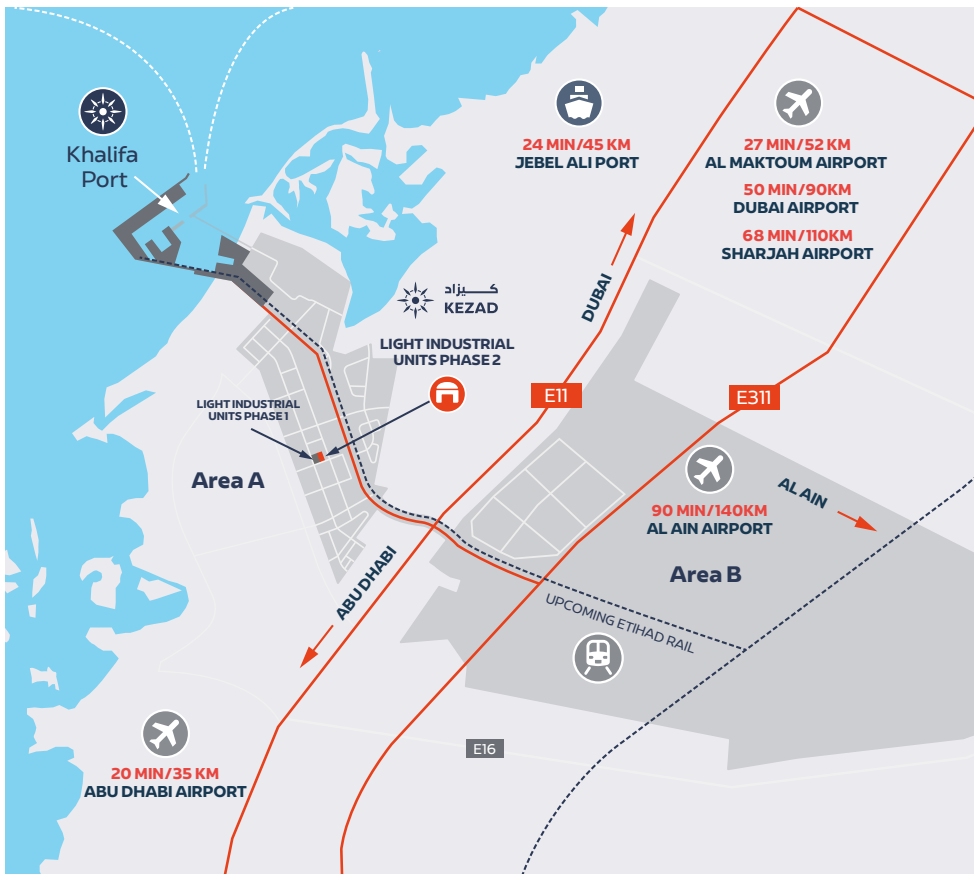

Unit Sizes

Starting from 419 m²

Unit Status

Mainland
(Domestic Economic Zone)

Total Built-up Area

21,478 m²

Creating Possibilities

Easy Market Access

Located in KEZAD Al Ma'mourah Area A, the Light Industrial Units Phase 2 has a high-profile location with easy access to E11 and E311 highways. The strategic location between Abu Dhabi and Dubai provides access to over 75% of the UAE's population within a 90-minute drive along three major highways. These units have direct access to Khalifa Port, one of the fastest growing major ports in the world.